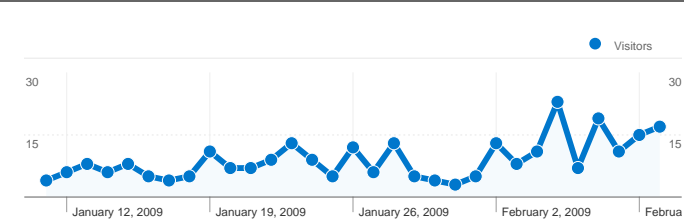

Site Usage

299 Visits

29.77% Bounce Rate

1,579 Pageviews

00:03:55 Avg. Time on Site

5.28 Pages/Visit

85.28% % New Visits

Visitors Overview

Goals Overview

Goal Conversions
23

263 people visited this site

299 Visits

263 Absolute Unique Visitors

1,579 Pageviews

5.28 Average Pageviews

00:03:55 Time on Site

Pages on this site were viewed a total of 1,579 times

 1,579 Pageviews

 1,201 Unique Views

 29.77% Bounce Rate

Top Content

Pages	Pageviews	% Pageviews
/howitworks.html	192	12.16%
/startexice22.html	186	11.78%
/benefits.html	130	8.23%
/	116	7.35%
/freetips.html	115	7.28%