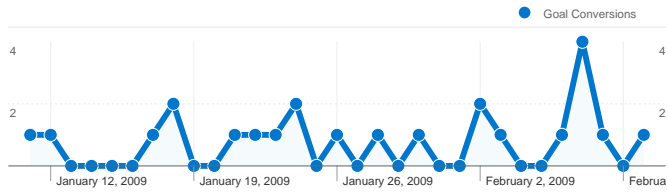

Site Usage

299 Visits

29.77% Bounce Rate

1,579 Pageviews

00:03:55 Avg. Time on Site

5.28 Pages/Visit

85.28% % New Visits

Visitors Overview

Visitors
263

Map Overlay world

Traffic Sources Overview

Content Overview

Pages	Pageviews	% Pageviews
/howitworks.html	192	12.16%
/startexice22.html	186	11.78%
/benefits.html	130	8.23%
/	116	7.35%
/freetips.html	115	7.28%

Goals Overview

Goal Conversions
23

263 people visited this site

299 Visits

263 Absolute Unique Visitors

1,579 Pageviews

5.28 Average Pageviews

00:03:55 Time on Site

Pages on this site were viewed a total of 1,579 times

 1,579 Pageviews

 1,201 Unique Views

 29.77% Bounce Rate

Top Content

Pages	Pageviews	% Pageviews
/howitworks.html	192	12.16%
/startexice22.html	186	11.78%
/benefits.html	130	8.23%
/	116	7.35%
/freetips.html	115	7.28%