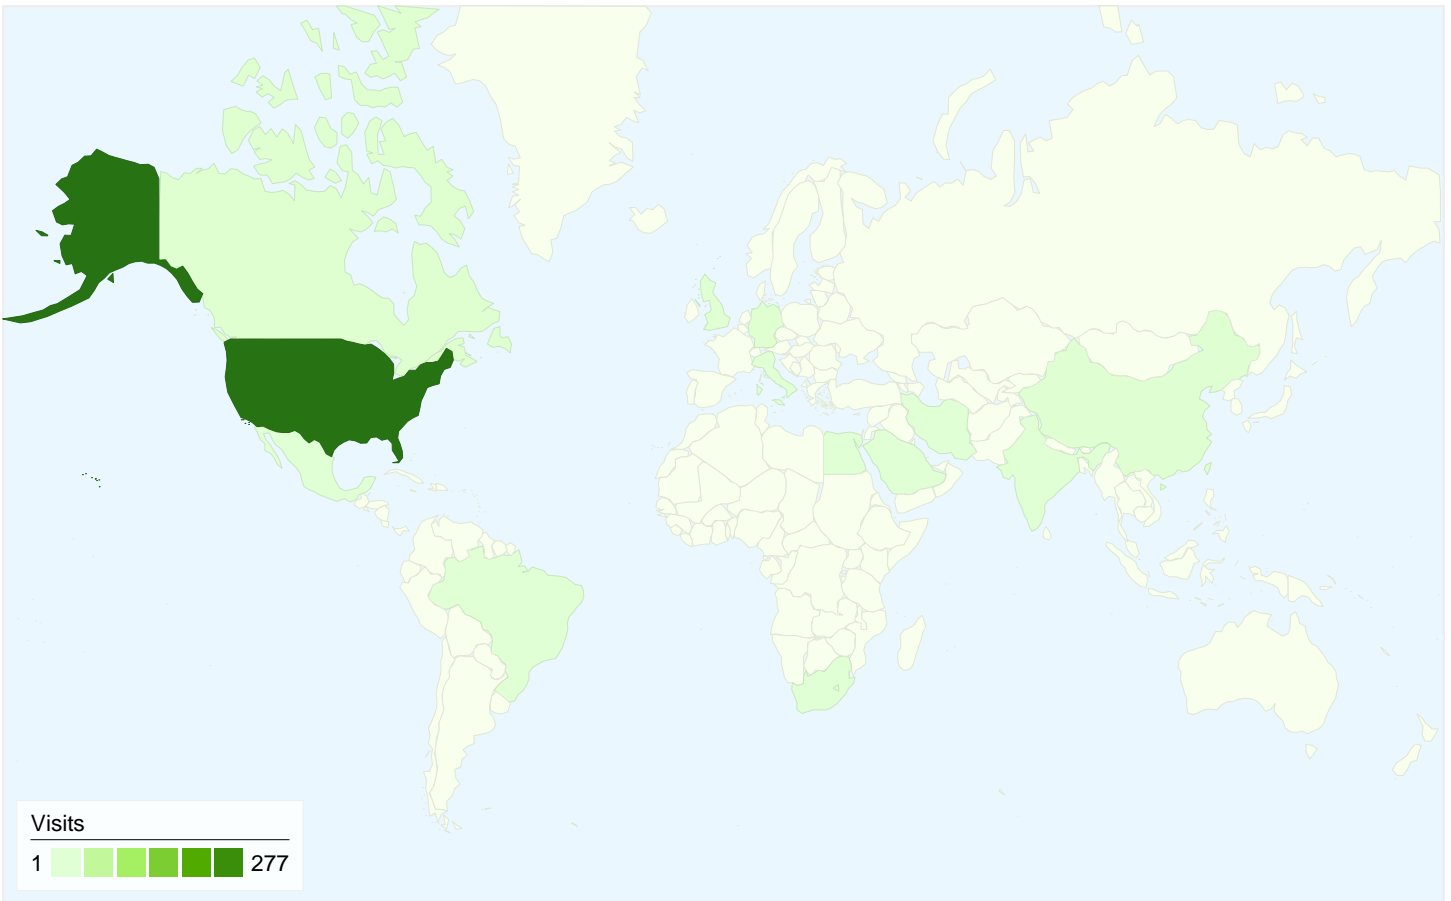

All traffic sources sent a total of 299 visits

-  **34.78%** Direct Traffic
-  **38.13%** Referring Sites
-  **27.09%** Search Engines

- **Referring Sites**
114.00 (38.13%)
- **Direct Traffic**
104.00 (34.78%)
- **Search Engines**
81.00 (27.09%)

Top Traffic Sources

Sources	Visits	% visits	Keywords	Visits	% visits
(direct) ((none))	104	34.78%	ice 22	39	48.15%
startexpower.com (referral)	98	32.78%	ice22	10	12.35%
google (organic)	46	15.38%	ice22.com	4	4.94%
yahoo (organic)	16	5.35%	www.ice22.com	3	3.70%
google (cpc)	15	5.02%	ice 32	2	2.47%

Goal Conversion Rate

Goal Conversion Rate
7.69%

Total Goal Value

Total Goal Value
\$0.00

299 visits came from 14 countries/territories

Site Usage

Visits	Pages/Visit	Avg. Time on Site	% New Visits	Bounce Rate	
299 % of Site Total: 100.00%	5.28 Site Avg: 5.28 (0.00%)	00:03:55 Site Avg: 00:03:55 (0.00%)	85.28% Site Avg: 85.28% (0.00%)	29.77% Site Avg: 29.77% (0.00%)	
Country/Territory	Visits	Pages/Visit	Avg. Time on Site	% New Visits	Bounce Rate
United States	277	5.53	00:04:05	85.56%	27.80%
Canada	4	1.25	00:01:39	75.00%	75.00%
Germany	4	1.00	00:00:00	100.00%	100.00%
China	3	2.00	00:02:03	100.00%	33.33%
United Kingdom	2	2.00	00:00:08	50.00%	0.00%
Mexico	1	2.00	00:13:52	100.00%	0.00%
Egypt	1	1.00	00:00:00	100.00%	100.00%
Saudi Arabia	1	1.00	00:00:00	100.00%	100.00%
South Africa	1	4.00	00:01:59	100.00%	0.00%
Italy	1	1.00	00:00:00	0.00%	100.00%

Pages on this site were viewed a total of 1,579 times

 1,579 Pageviews

 1,201 Unique Views

 29.77% Bounce Rate

Top Content

Pages	Pageviews	% Pageviews
/howitworks.html	192	12.16%
/startexice22.html	186	11.78%
/benefits.html	130	8.23%
/	116	7.35%
/freetips.html	115	7.28%