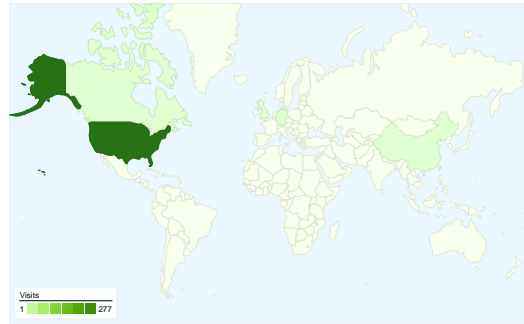

Site Usage

299 Visits

29.77% Bounce Rate

1,579 Pageviews

00:03:55 Avg. Time on Site

5.28 Pages/Visit

85.28% % New Visits

Visitors Overview

Visitors
263

Map Overlay world

Traffic Sources Overview

Content Overview

Pages	Pageviews	% Pageviews
/howitworks.html	192	12.16%
/startexice22.html	186	11.78%
/benefits.html	130	8.23%
/	116	7.35%
/freetips.html	115	7.28%

All traffic sources sent a total of 299 visits

-  **34.78%** Direct Traffic
-  **38.13%** Referring Sites
-  **27.09%** Search Engines

- **Referring Sites**
114.00 (38.13%)
- **Direct Traffic**
104.00 (34.78%)
- **Search Engines**
81.00 (27.09%)

Goal Conversion Rate

Goal Conversion Rate
7.69%

Total Goal Value

Total Goal Value
\$0.00

299 visits came from 14 countries/territories

Site Usage

Visits	Pages/Visit	Avg. Time on Site	% New Visits	Bounce Rate	
299 % of Site Total: 100.00%	5.28 Site Avg: 5.28 (0.00%)	00:03:55 Site Avg: 00:03:55 (0.00%)	85.28% Site Avg: 85.28% (0.00%)	29.77% Site Avg: 29.77% (0.00%)	
Country/Territory	Visits	Pages/Visit	Avg. Time on Site	% New Visits	Bounce Rate
United States	277	5.53	00:04:05	85.56%	27.80%
Canada	4	1.25	00:01:39	75.00%	75.00%
Germany	4	1.00	00:00:00	100.00%	100.00%
China	3	2.00	00:02:03	100.00%	33.33%
United Kingdom	2	2.00	00:00:08	50.00%	0.00%
Mexico	1	2.00	00:13:52	100.00%	0.00%
Egypt	1	1.00	00:00:00	100.00%	100.00%
Saudi Arabia	1	1.00	00:00:00	100.00%	100.00%
South Africa	1	4.00	00:01:59	100.00%	0.00%
Italy	1	1.00	00:00:00	0.00%	100.00%