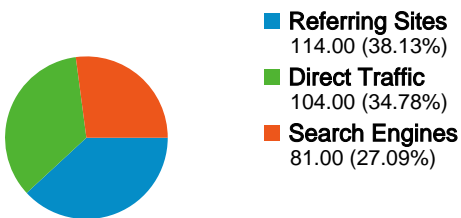

Traffic Sources Overview

Content Overview

Pages	Pageviews	% Pageviews
/howitworks.html	192	12.16%
/startexice22.html	186	11.78%
/benefits.html	130	8.23%
/	116	7.35%
/freetips.html	115	7.28%